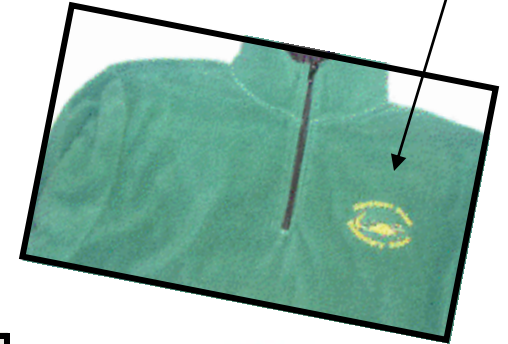

**Hooded Sweatshirt** **\$18**  
 50/50 blend with pouch front pocket.  
 Available in **White** or **Ash** with forest green Davenport Ridge lettering.  
 Sizes: Youth S, M, L  
 Adult S, M, L, XL

**Car Magnet** **\$5**  
 7" Diameter

**Long-Sleeve T-Shirt** **\$13**  
 100% cotton. Available in **White** or **Sport Grey** with Davenport Ridge, EST. 1972 logo in forest green.  
 Sizes: Youth S, M, L  
 Adult S, M, L, XL

**Orders Due by  
 October 1st  
 for  
 Delivery by  
 October 15th**

**See Order Form  
 on Back!**

**▲ Polar Fleece** **\$24**  
 Sleeveless vest with zipper front and Davenport logo embroidered on left chest.  
 Forest Green  
 Sizes: Youth S, M, L  
 Adult S, M, L, XL

**▼ Polar Fleece** **\$26**  
 1/4 zip pull-over. Davenport logo embroidered on left chest.  
 Forest Green  
 Sizes: Youth S, M, L  
 Adult S, M, L, XL

**Flannel Pajama Bottoms** **\$18**  
 100% cotton, Black Watch plaid bottoms with Davenport Ridge and gator logo in white.  
 Sizes: Youth S, M, L  
 Adult S, M, L, XL